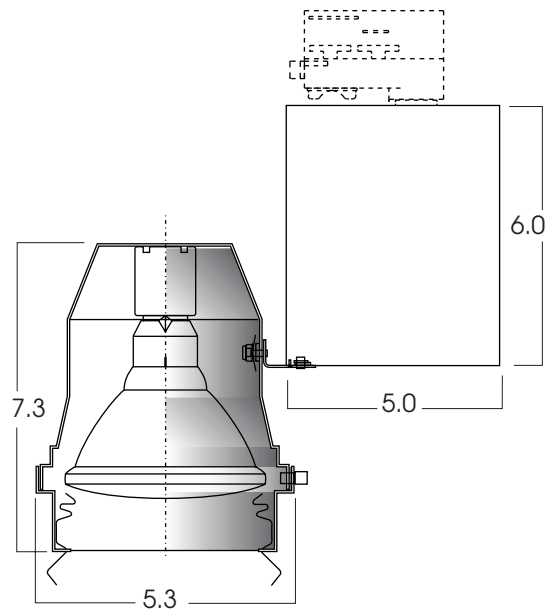

**SPEC TRAK SERIES
STAGE PAR38 LAMP**
150 WATT MH MAXIMUM

PRODUCT INFORMATION:

- Stage Lighting style track head for PAR38 Metal Halide lamps.
- Rotation lock available on TEK100, HTEK100 and GA100 adaptors.
- Accepts up to 3 accessories.
- Hinged door for easy re-lamping.
- Choose from 20 powder coat finishes.
- Manufactured and tested to UL Standard No. 1598.

MODEL	WATTS	BALLAST	LAMPS	ADAPTOR	FINISH	ACCESSORIES*
SAR38MH- Spec Trak PAR38 Lamp Metal Halide Series	70 100 150	E1 -Electronic, 120v E2 -Electronic, 277v	PAR38	GES66 -Works with GET Track TEK100 -Works with TEK Track HTEK100 -Works with HTEK Track GA100 -Works with XTS Track GES70 -Monopoint Canopy PC1 -Pipe Clamp CP -6" Straight Cord and Plug CCP -6" Coil Cord and Plug	MT -Mini Textured Silver MB -Matte Black MW -Matte White CC -Custom Color *See SPECTRUM color chart for a full list of colors (MT/MB -with black adaptor & cord MW -with white adaptor & cord)	LN38 -Lens Holder (see lens page) SN38 -Snoot BD38 -Barn Doors HL38 -Hex Louver *Accessories finish will match fixture
SAR38MH	70	E1	PAR38	TEK100	MT	BD38